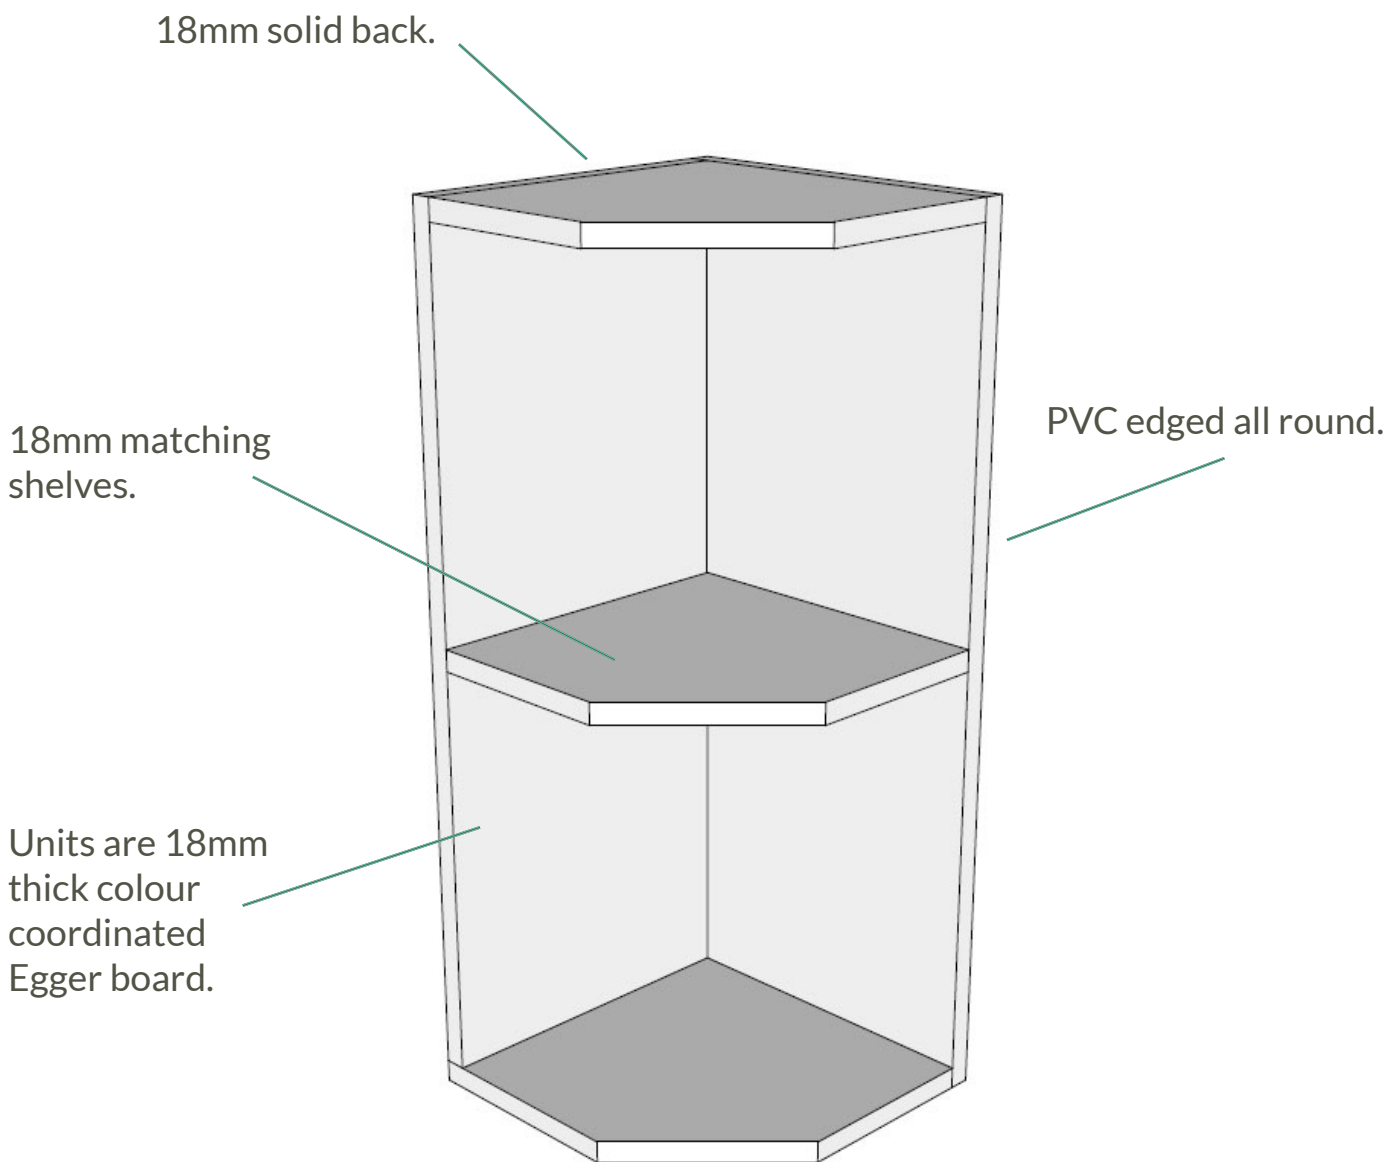

Rigid Kitchen Unit Carcass Specifications

Wall End Quad Units

Units are supplied rigid for durability and easy installation.

KITCHENDOORHUB

www.kitchendoorhub.com

0330 135 9191 sales@kitchendoorhub.com