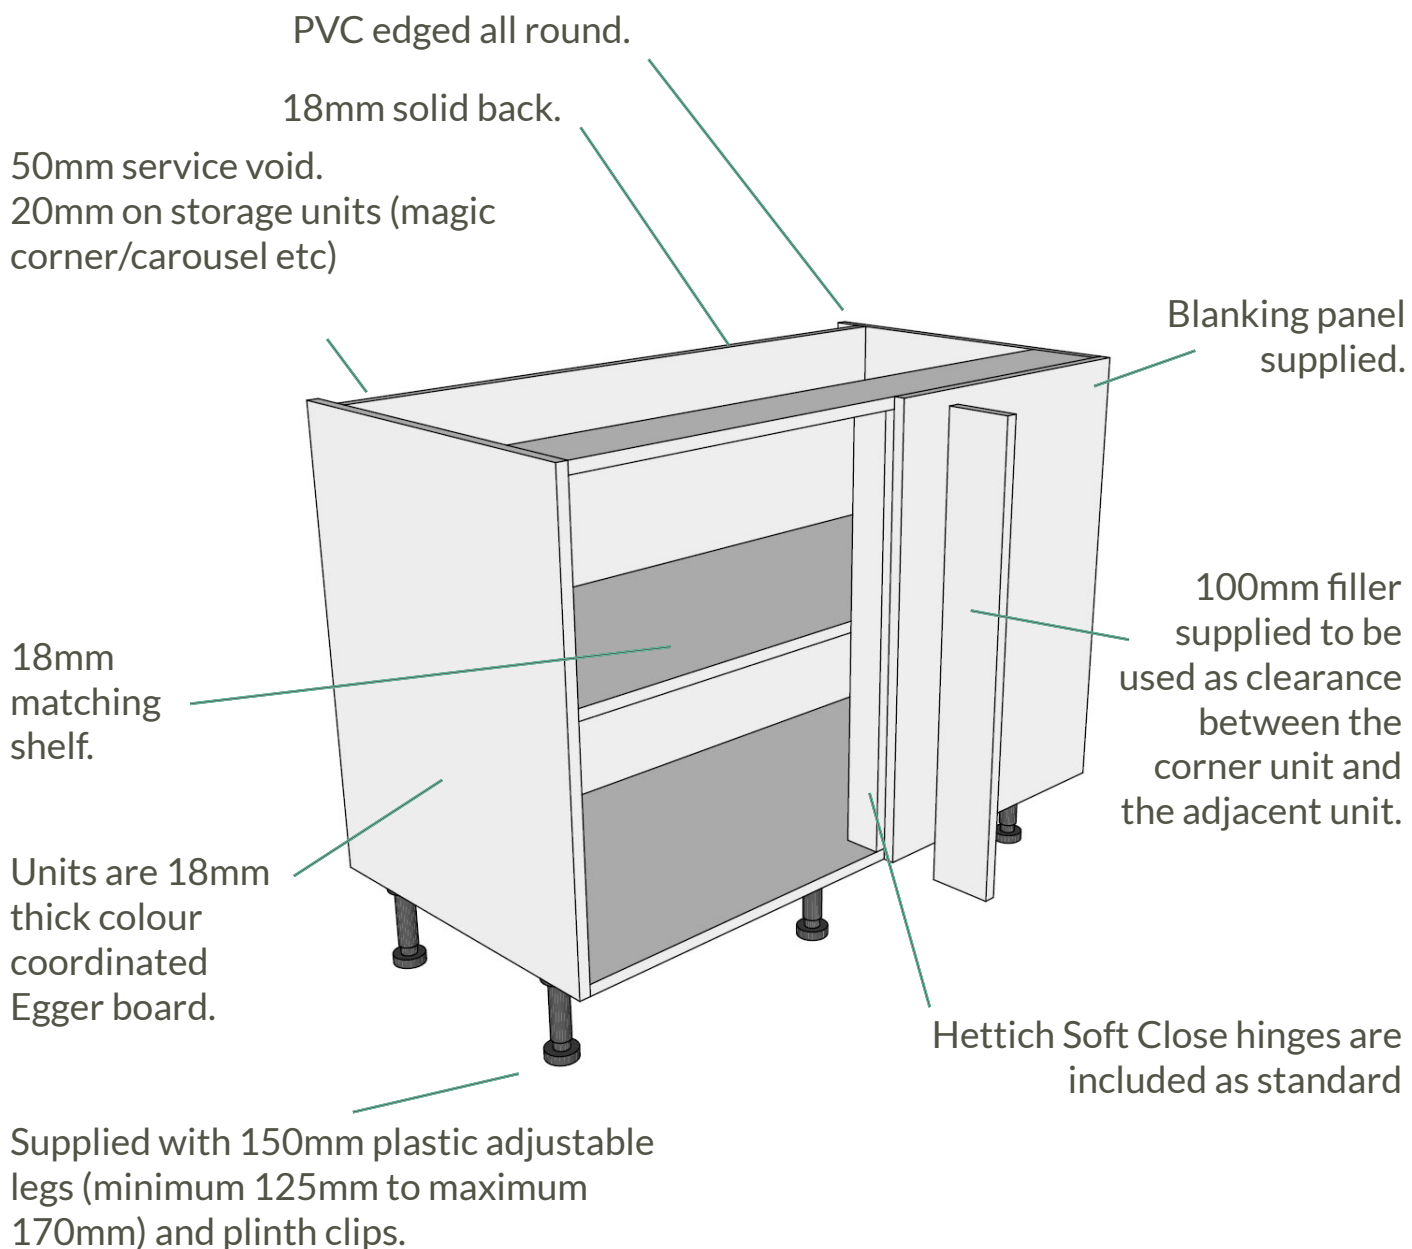

# Rigid Kitchen Unit Carcass Specifications

## Variable Corner Base Unit

Units are supplied pre-built for durability and easy installation.

**KITCHENDOORHUB**

[www.kitchendoorhub.com](http://www.kitchendoorhub.com)

0330 135 9191 [sales@kitchendoorhub.com](mailto:sales@kitchendoorhub.com)