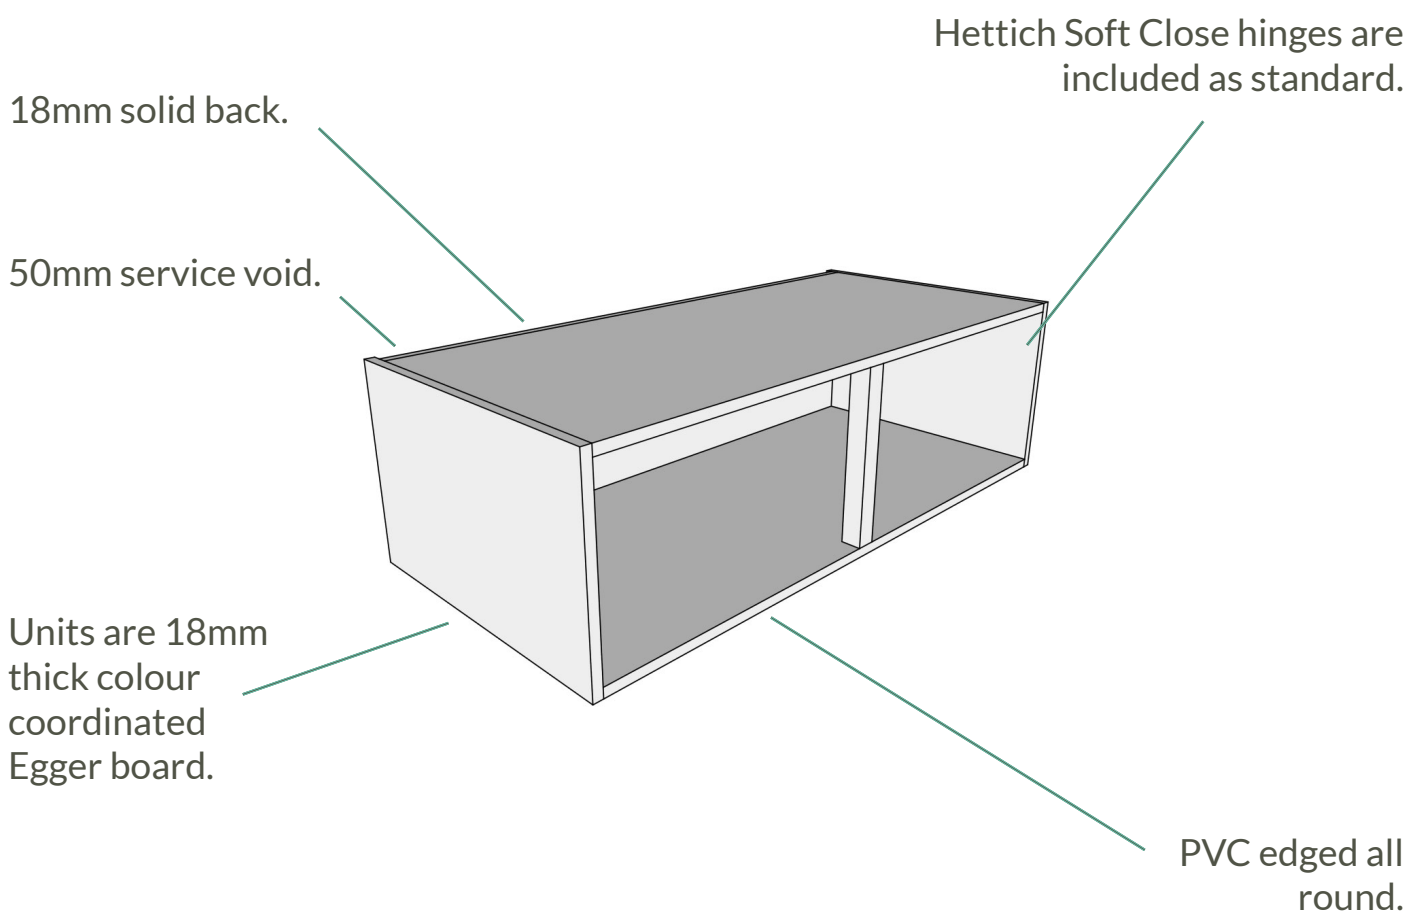

Rigid Kitchen Unit Carcass Specifications

Overhousings

Units are supplied rigid for durability and easy installation.

KITCHENDOORHUB

www.kitchendoorhub.com

0330 135 9191 sales@kitchendoorhub.com