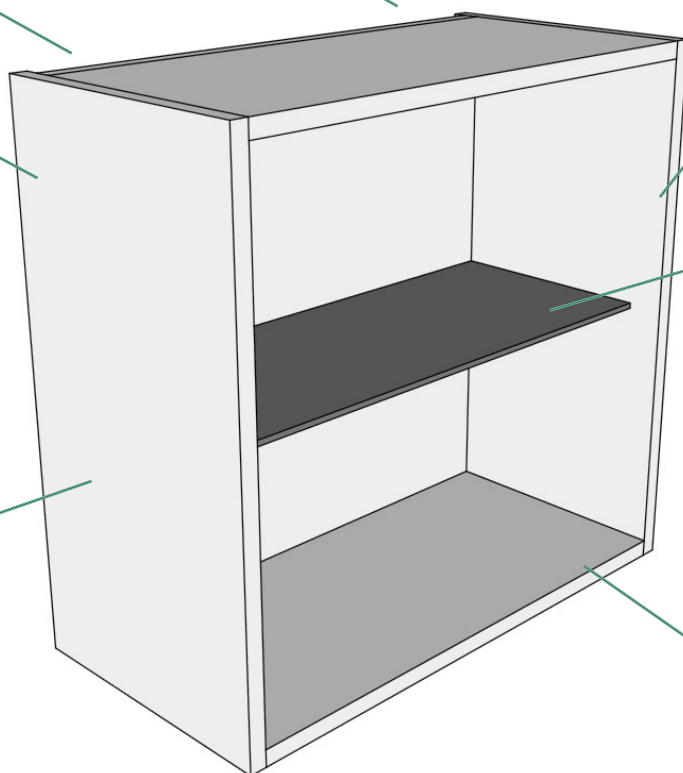

Rigid Kitchen Unit Carcass Specifications

Glass Wall Units

Supplied with steel wall hangers and plates.

18mm solid back.

20mm service void.

Units are 18mm thick colour coordinated Egger board.

Hettich Soft Close hinges are included as standard.

Toughened glass shelves.

PVC edged all round.

Units are supplied pre-built for durability and easy installation.

KITCHENDOORHUB

www.kitchendoorhub.com

0330 135 9191 sales@kitchendoorhub.com