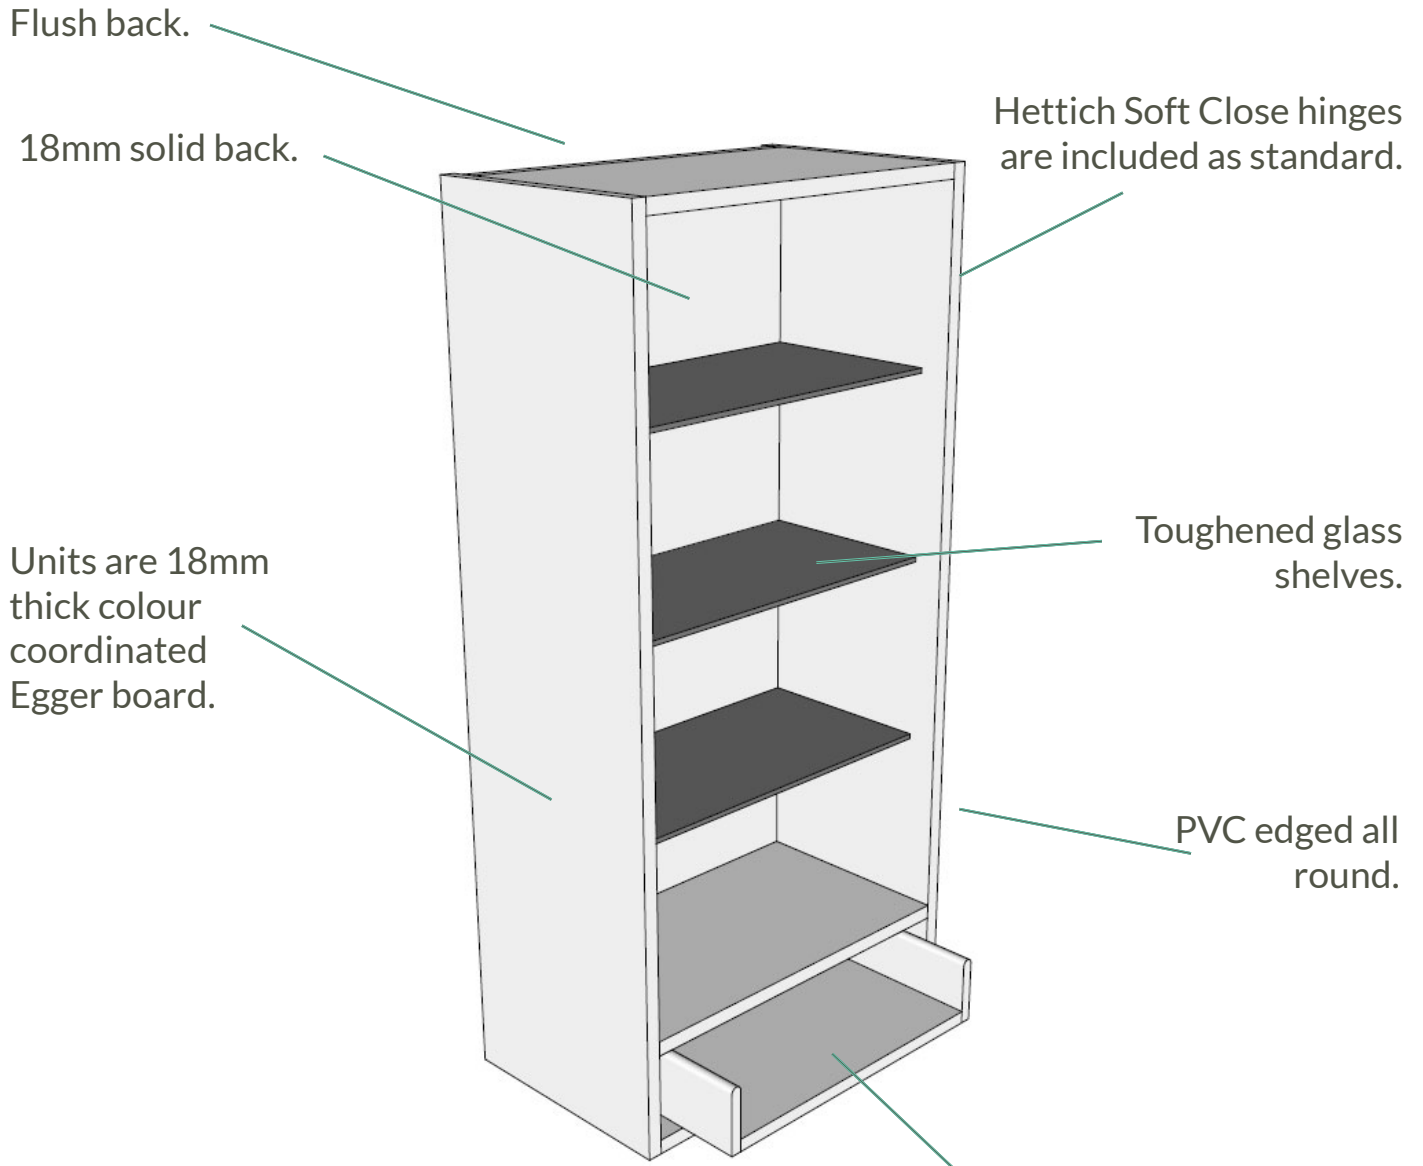

Rigid Kitchen Unit Carcass Specifications

Glazed Dresser Units

Hettich Arcitech drawer box system fitted with soft close runners, steel sides and 16mm MFC base and back. Drawers are 450mm deep in standard kitchen units and have a weight capacity of 30kg.