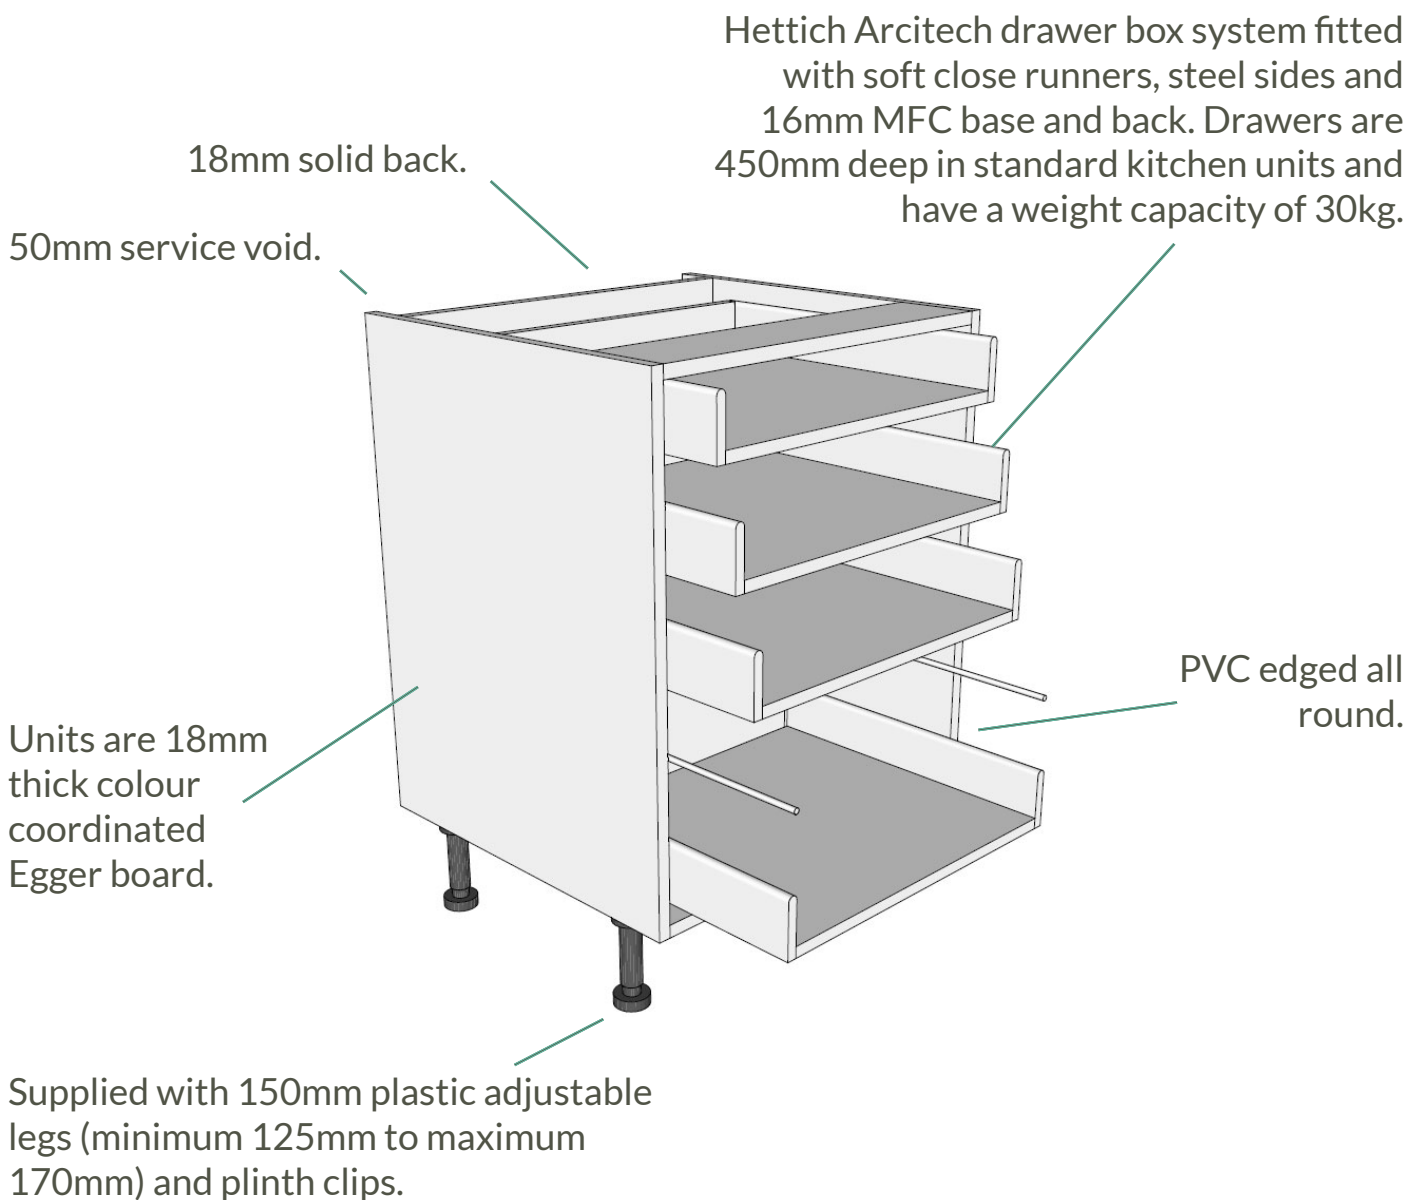

# Rigid Kitchen Unit Carcass Specifications

## Drawer Units Low Level Drawer Units

Units are supplied pre-built for durability and easy installation.

**KITCHENDOORHUB**

[www.kitchendoorhub.com](http://www.kitchendoorhub.com)

0330 135 9191 [sales@kitchendoorhub.com](mailto:sales@kitchendoorhub.com)