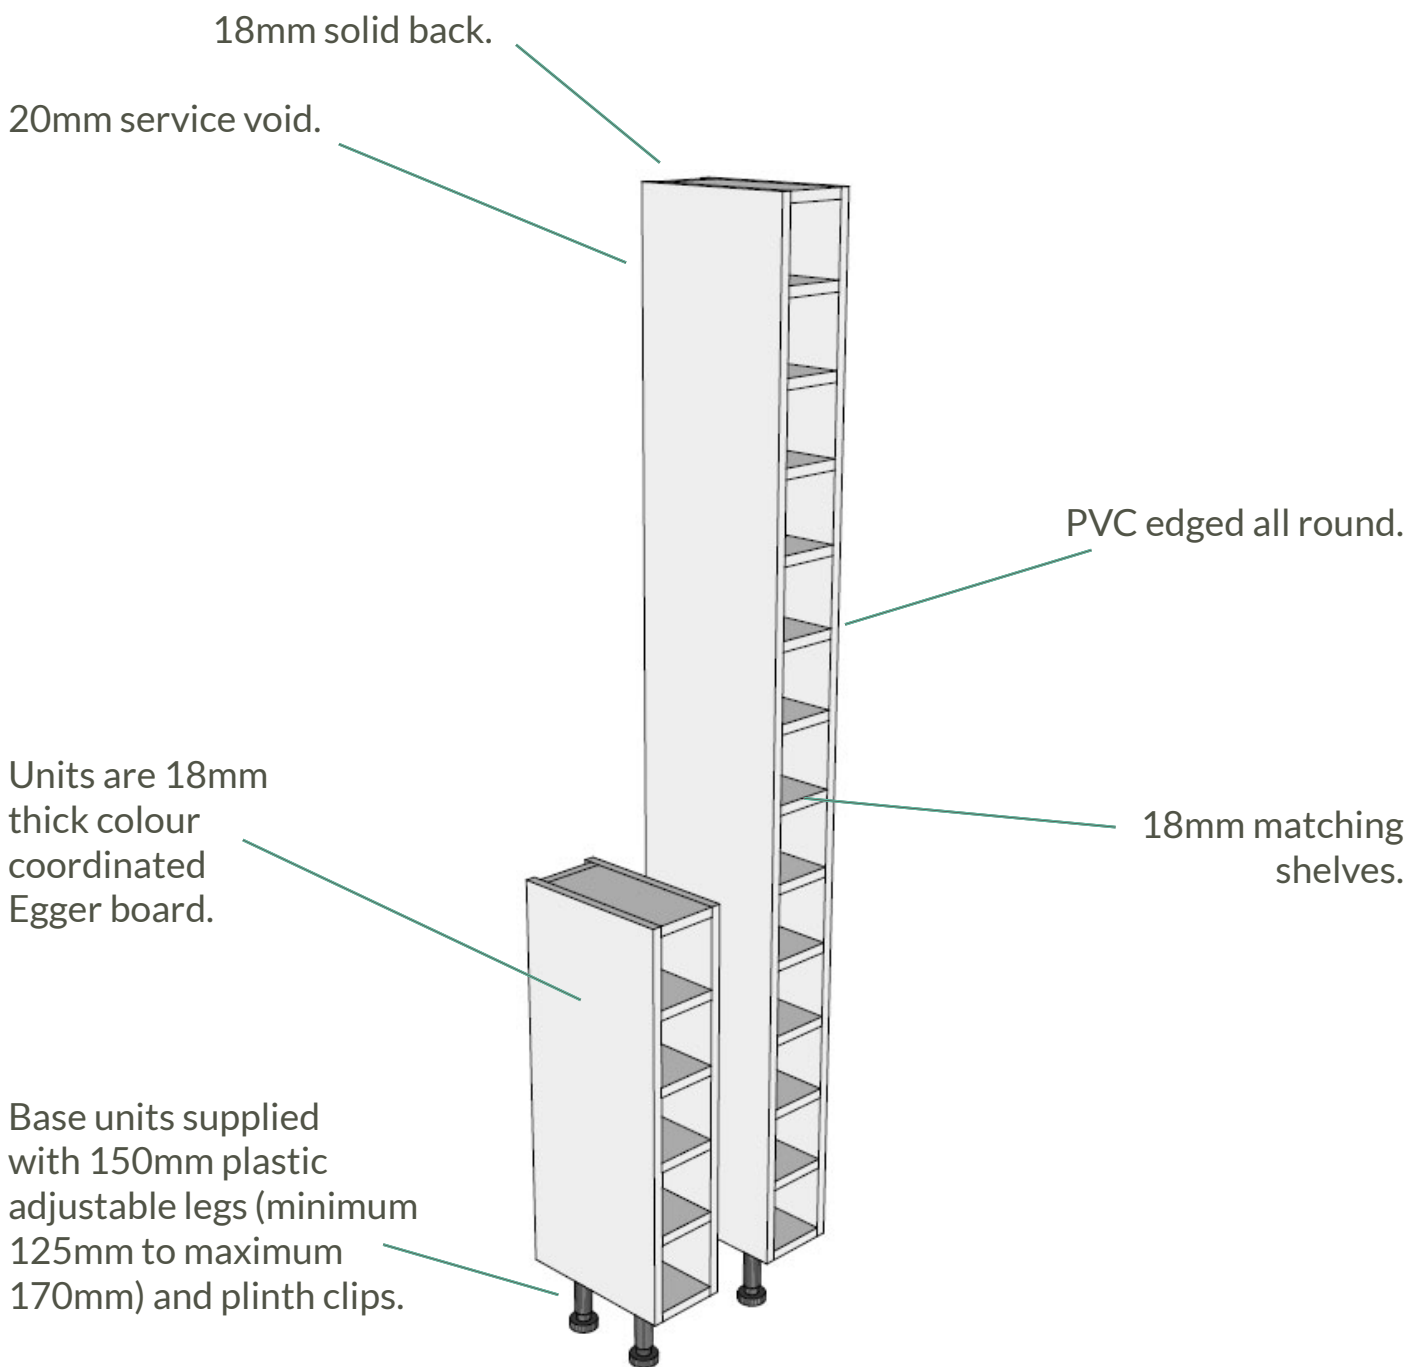

Rigid Kitchen Unit Carcass Specifications

Bottle Racks

Units are supplied pre-built for durability and easy installation.

KITCHENDOORHUB

www.kitchendoorhub.com

0330 135 9191 sales@kitchendoorhub.com