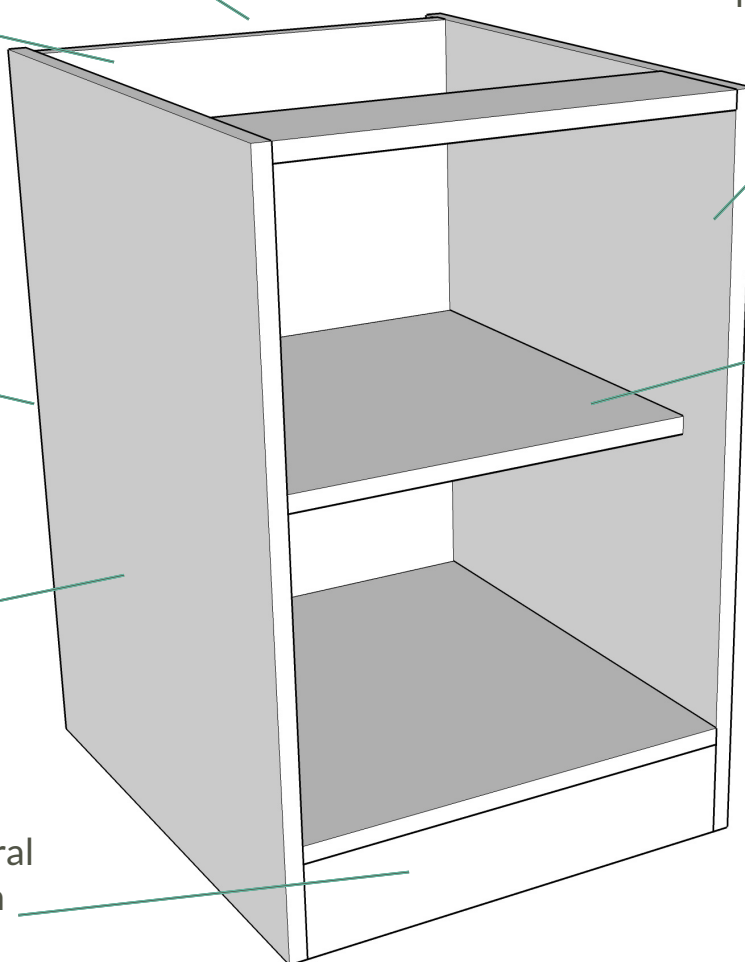

Bedroom Unit Carcass Specifications

Standard Height Highline Bedroom Units

20mm service void for scribing to wall. Option of Flush backed available.

18mm solid back.

Hettich Soft Close hinges are included as standard.

PVC edged all round.

Matching shelf.

Units are 18mm thick colour coordinated Egger board.

Supplied with integral 100mm plinth, flush to facia.

Units are supplied pre-built for durability and easy installation.