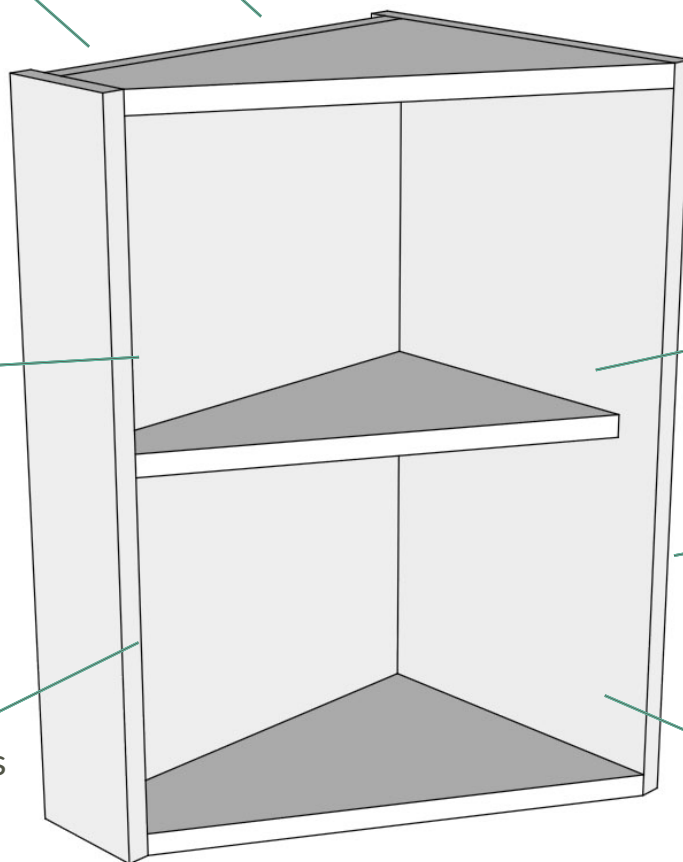

Rigid Kitchen Unit Carcass Specifications

Angled Wall Units

Supplied with steel wall hangers and plates.

18mm solid back.

20mm service void.

Angled units are hinged on shallow side only. Invert unit for left hand or right hand angle.

Hettich soft close hinges are included as standard.

18mm matching shelves.

PVC edged all round.

Units are 18mm thick colour coordinated Egger board.

Units are supplied pre-built for durability and easy installation.