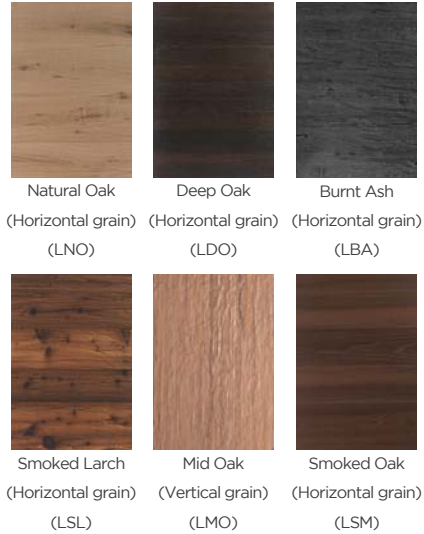

# ALPINA

TIMBER VENEERED SLAB

## FINISHES

Pre-fix order code shown in brackets