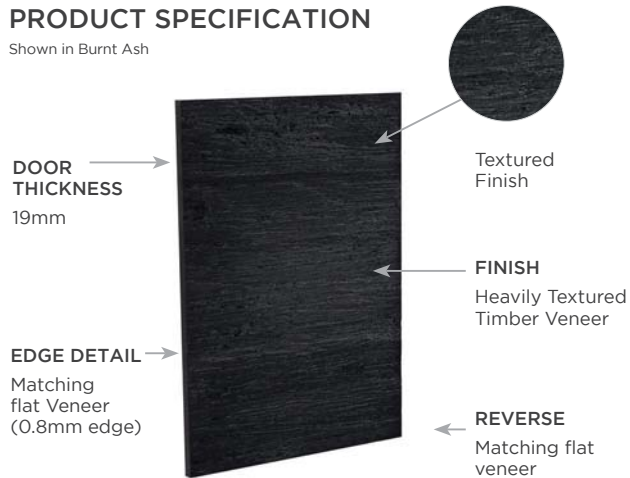

ALPINA

TIMBER VENEERED SLAB

PRODUCT SPECIFICATION

Shown in Burnt Ash